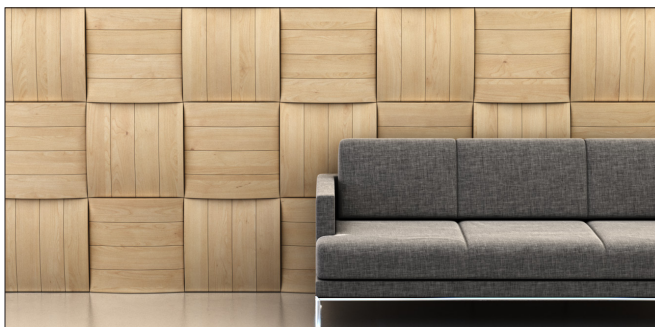

Curve / Maple Finish / Basket Weave Pattern